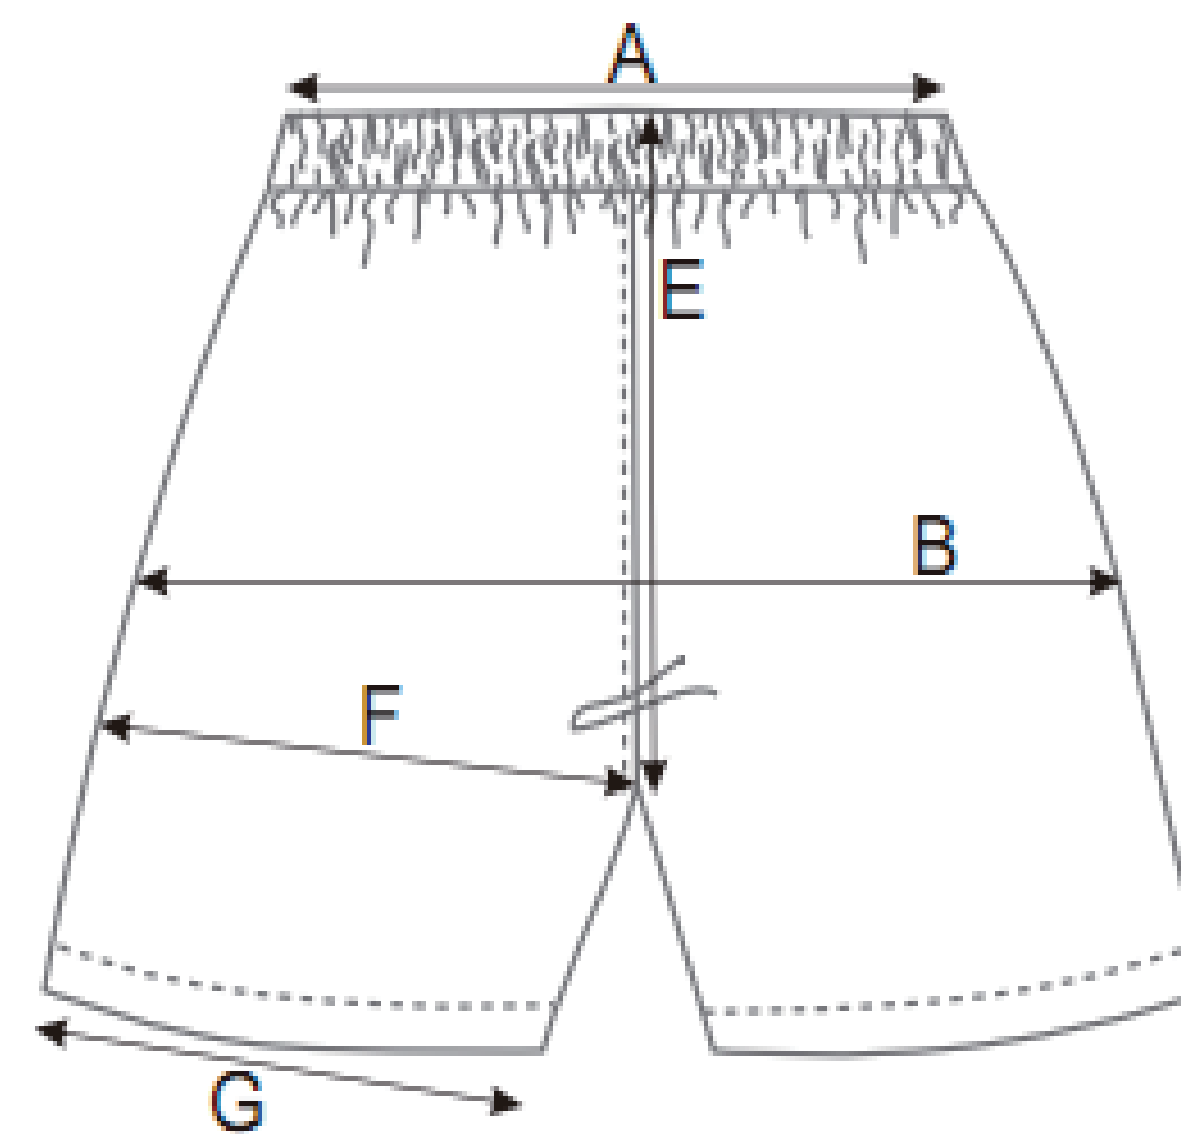

Size Chart

Style:

Pattern Code: STS154

*Note: Measurements are of the actual garment, laid flat (not body measurements of the wearer)

CHILDREN'S SIZING

ADULT'S SIZING

		XS	S	M	L	XL	2XL	3XL	4XL	5XL
Waist (Relaxed)	A	65	68	71	74	77	80	83	86	89
Hip	B	99	104	109	114	119	124	129	134	139
Outleg (incl. Band)	C	31	32	33	34	35	36	37	38	39