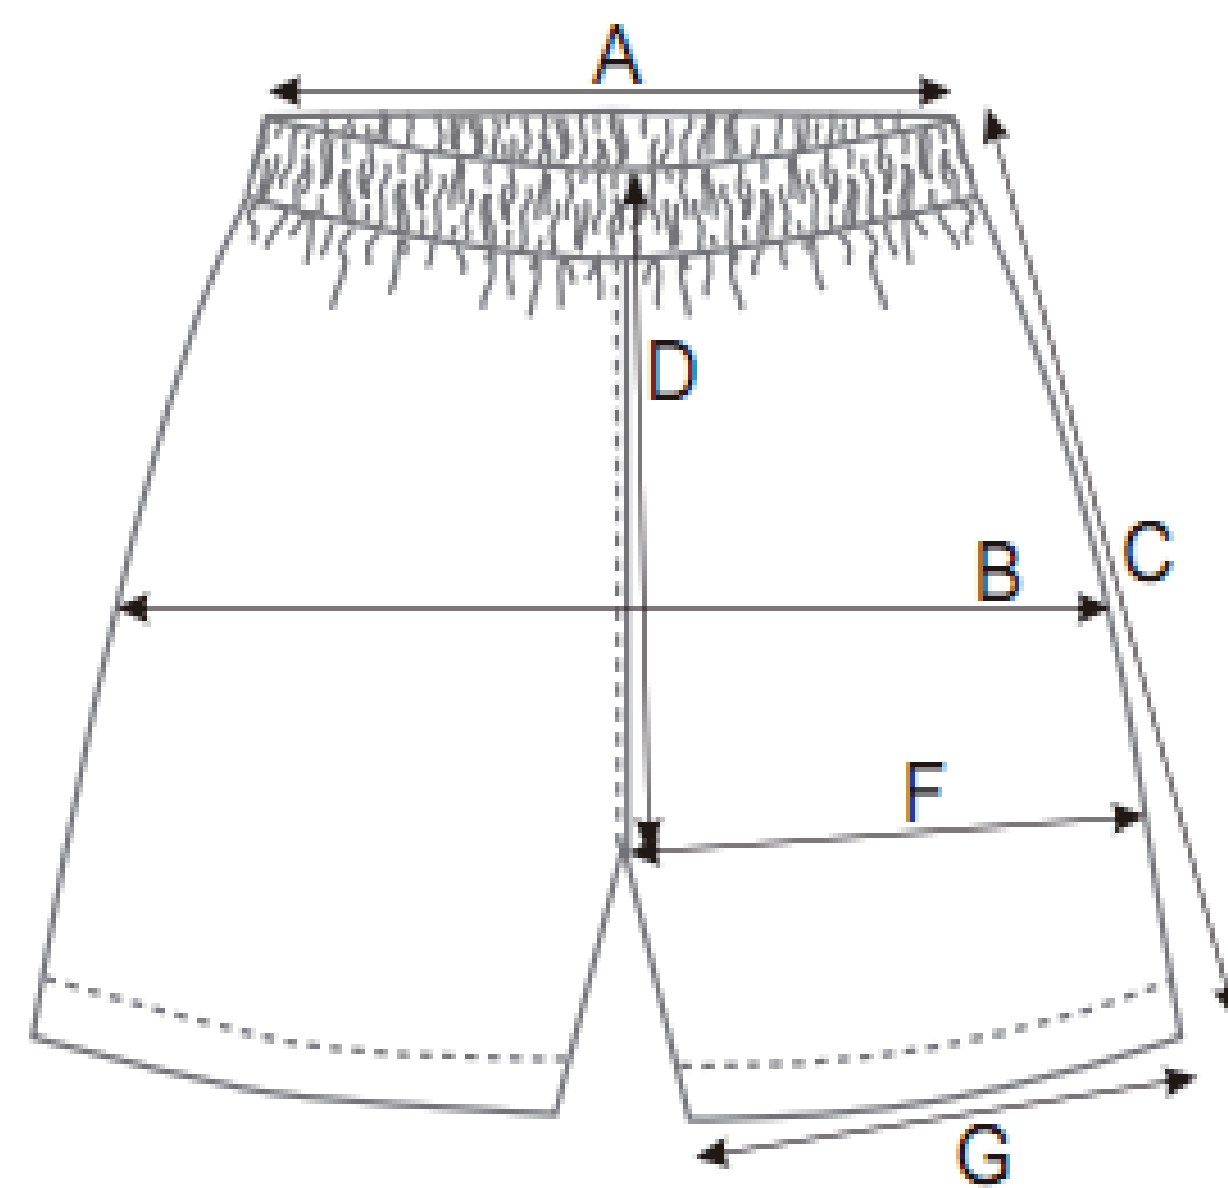

Size Chart

Style:

Pattern Code: STS154

*Note: Measurements are of the actual garment, laid flat (not body measurements of the wearer)

CHILDREN'S SIZING

ADULT'S SIZING

		XS	S	M	L	XL	2XL	3XL	4XL	5XL
Waist (Relaxed)	A	65	68	71	74	77	80	83	86	89
Hip	B	99	104	109	114	119	124	129	134	139
Outleg (incl. Band)	C	31	32	33	34	35	36	37	38	39