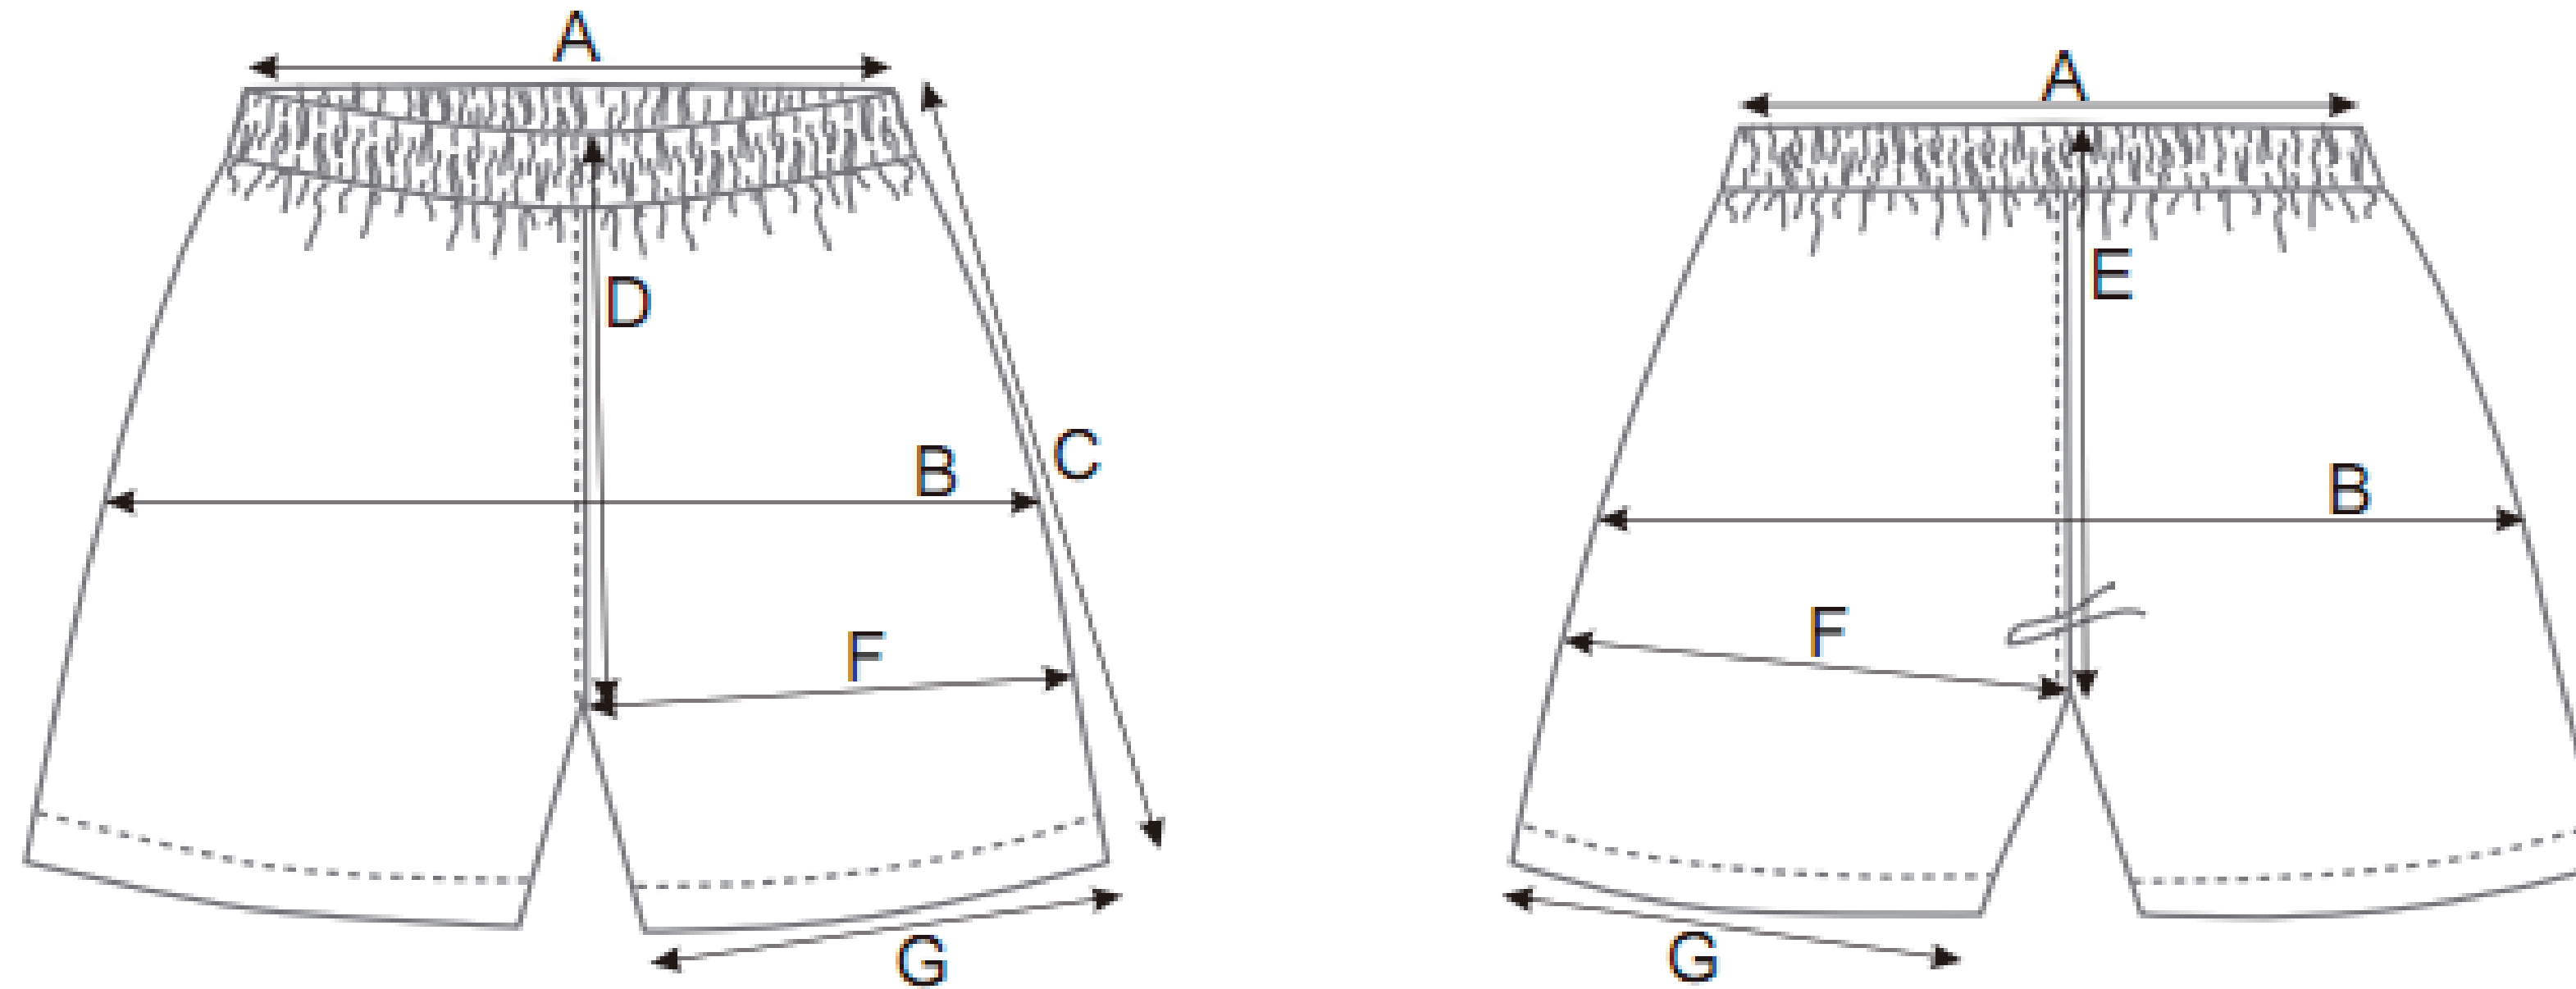

Size Chart

Style:

Pattern Code: STS073

\*Note: Measurements are of the actual garment, laid flat (not body measurements of the wearer)

CHILDREN'S SIZING									ADULT'S SIZING								
		2	4	6	8	10	12	14	XS	S	M	L	XL	2XL	3XL	4XL	5XL
Waist Relaxed	A	46	48	50	52	54	56	58	60	63	66	69	72	75	78	81	84
Hip	B	64	64	68	72	84	90	96	98	103	108	113	118	123	128	133	138
Outside Leg inc. band	C	26	27	28	29	30	31	32	34	35	36	37	38	39	40	41	42