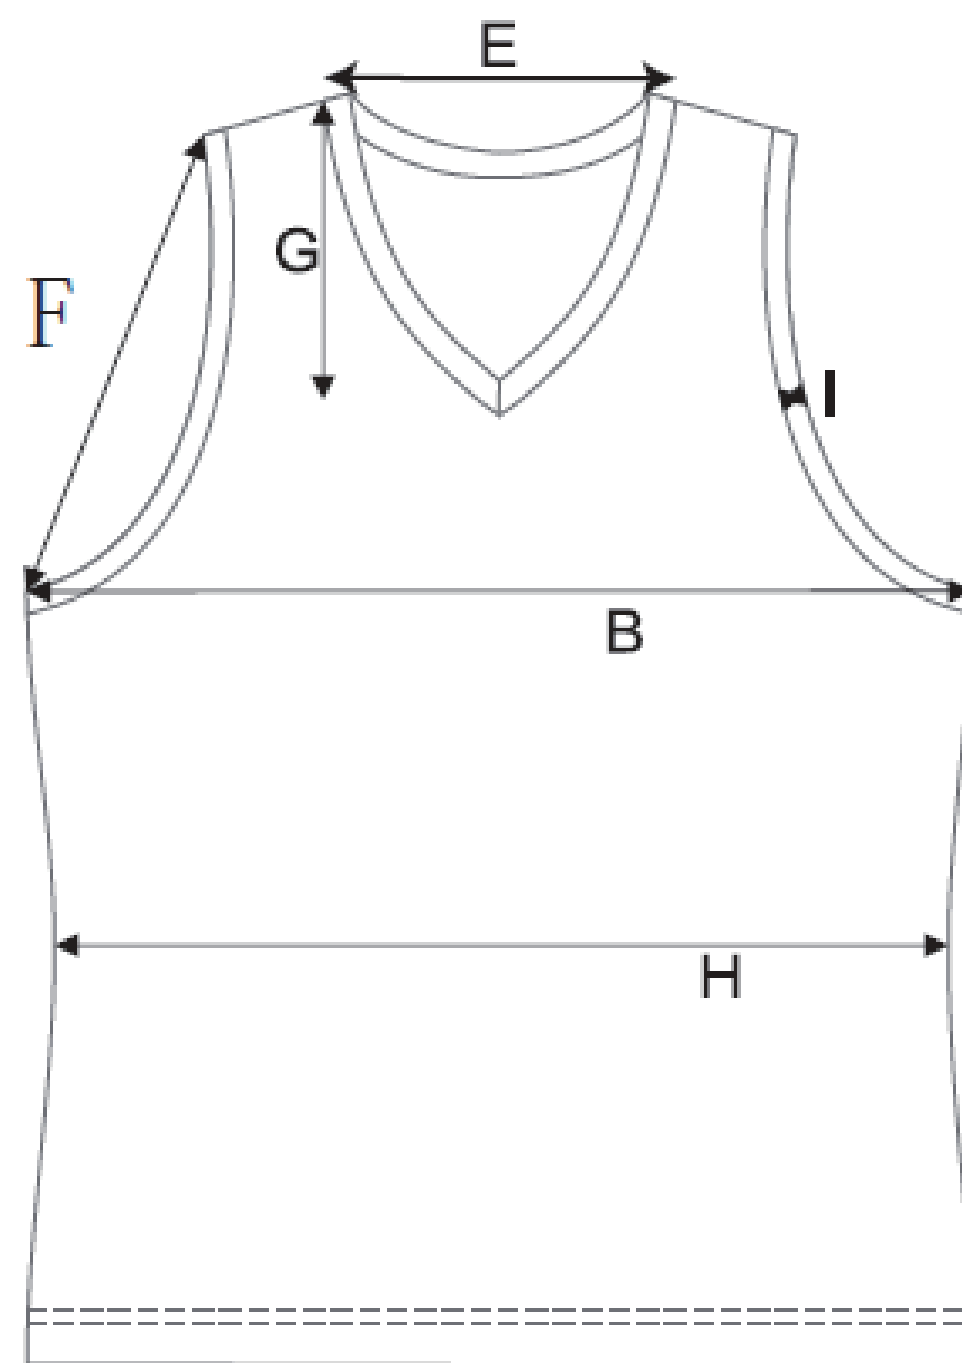

Size Chart

Style:

Pattern Code: STSG100

\*Note: Measurements are of the actual garment, laid flat (not body measurements of the wearer)

**CHILDREN'S SIZING**

**ADULT'S SIZING**

		XS	S	M	L	XL	XXL	3XL	4XL	5XL
Back length	A	64	66	68	70	72	74	76	78	80
Chest	B	89	94	99	104	109	114	119	124	129
Shoulder Breadth	C	33	34	35	36	37	38	39	40	41
Hem Circumference	D	89	94	99	104	109	114	119	124	129