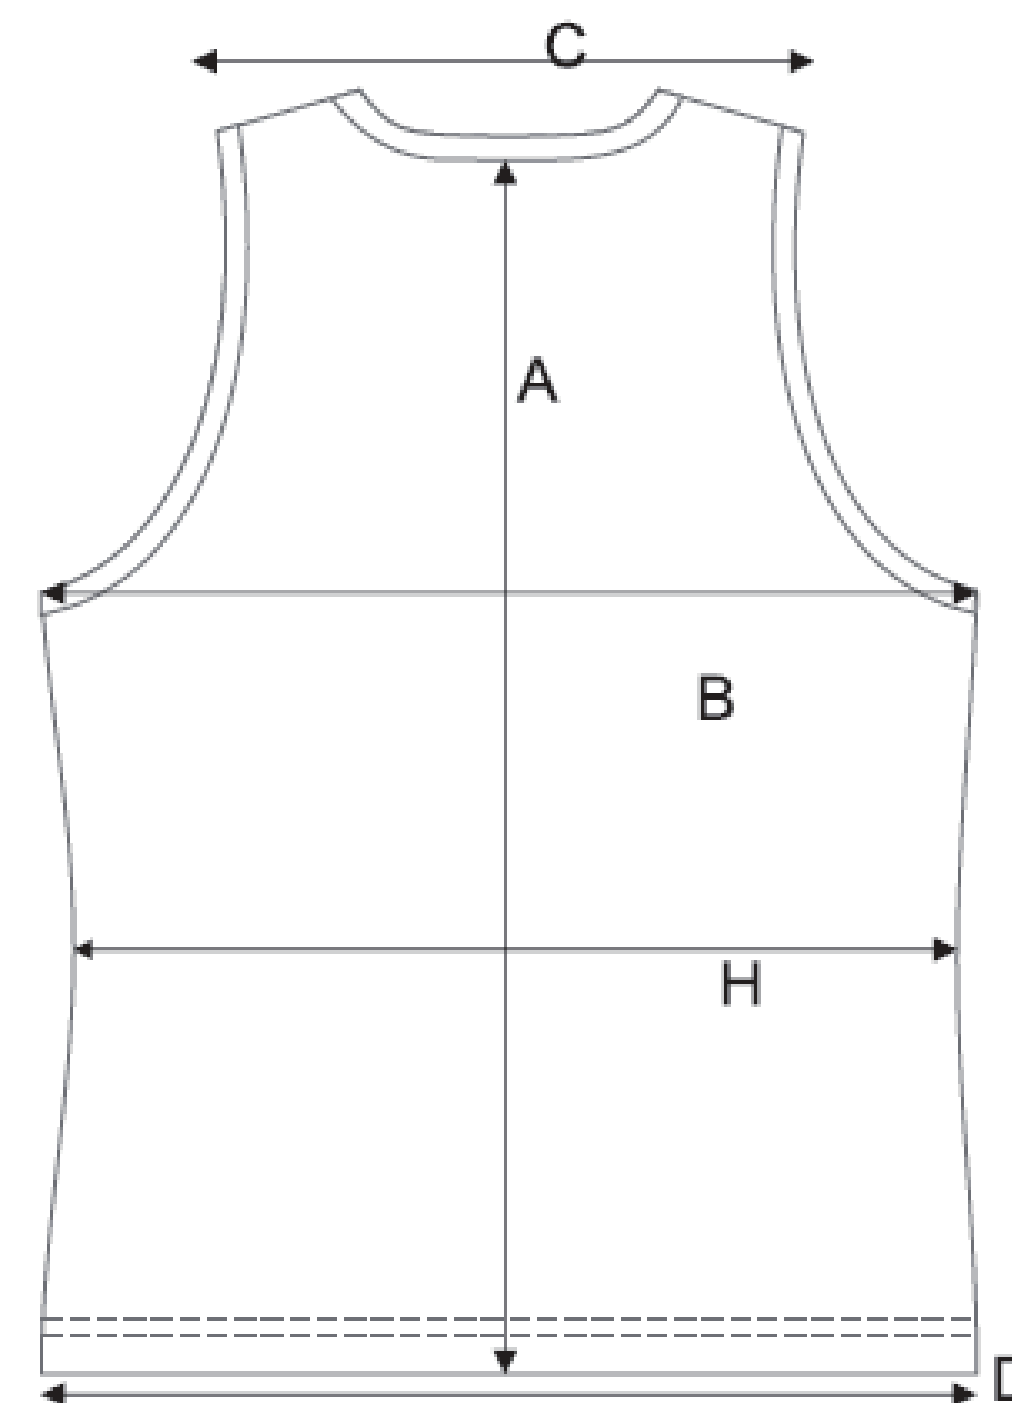

Size Chart

Style:

Pattern Code: STSG100

\*Note: Measurements are of the actual garment, laid flat (not body measurements of the wearer)

**CHILDREN'S SIZING**

**ADULT'S SIZING**

		XS	S	M	L	XL	XXL	3XL	4XL	5XL
Back length	A	64	66	68	70	72	74	76	78	80
Chest	B	89	94	99	104	109	114	119	124	129
Shoulder Breadth	C	33	34	35	36	37	38	39	40	41
Hem Circumference	D	89	94	99	104	109	114	119	124	129